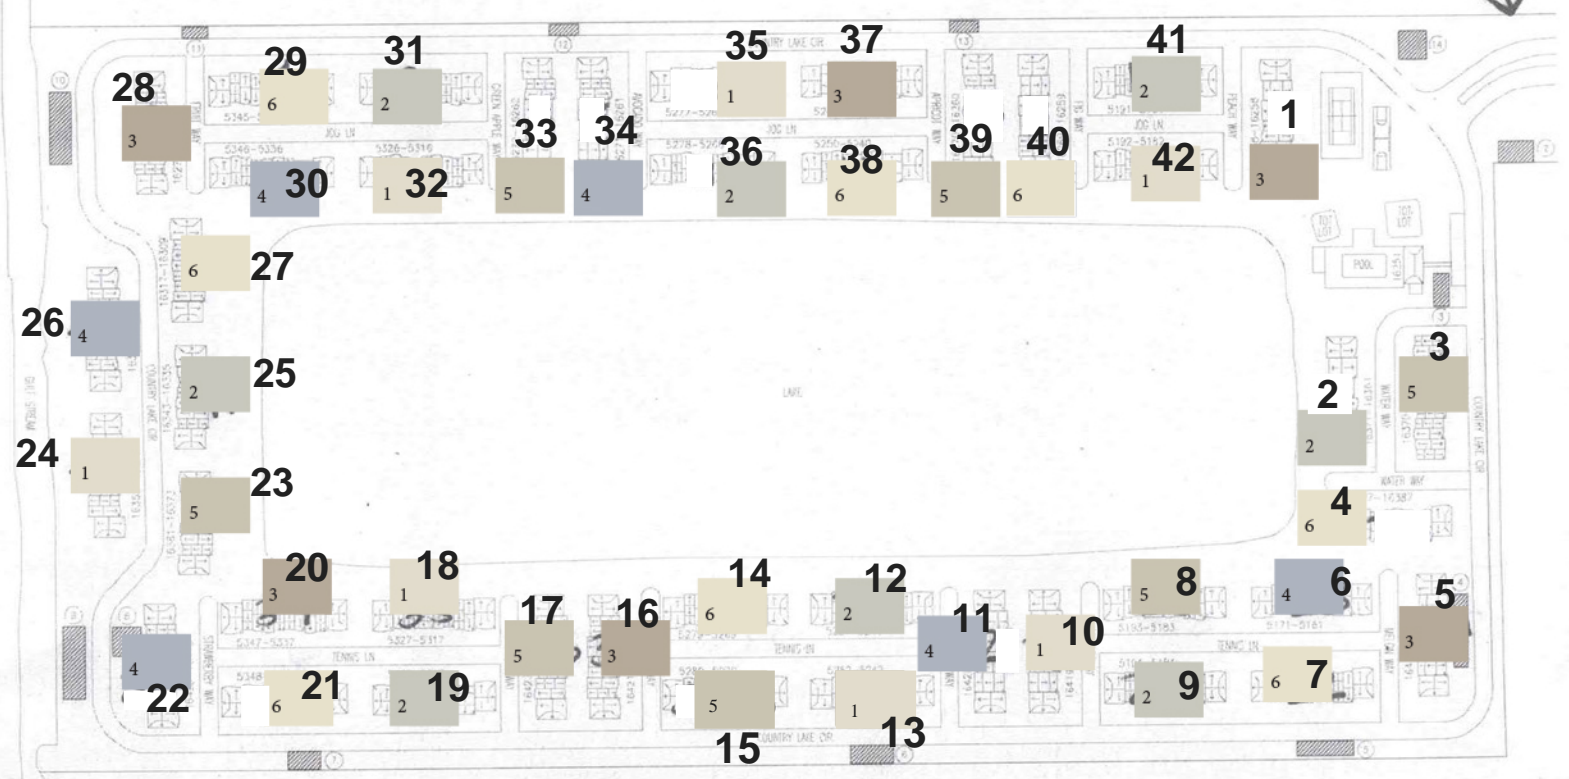

### Country Lake HOA Paint Map

entrance  
↓

SITE PLAN  
SCALE: 1/4" = 1'-0"

Benjamin Moore Paints with Regal Paints.  
Regal paints account: 519422 - Nearest Store 335 East Linton Blvd, Delray Beach